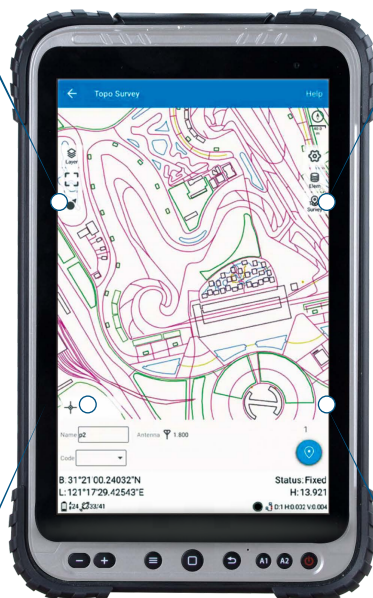

P8 Tablet

Features

▶ **8" Sunlight Readable Screen**

▶ **Integrated 4G LTE, Wi-Fi and Bluetooth[®] 4.2**

▶ **Android™ 10 with
GMS certified**

▶ **IP67 Dustproof and
Waterproof**

P8 Tablet

Parameters	Detail
LCD	8" HD 1280*800 500Nits (Sunlight readable)
Touch Panel	Capacitive screen, support glove/wet hand
Size	237*144*14mm
Weight	560g
Drop Test	Survive from a 1.2m drop
Water proof	IP67
Work Temperature	-30 C ~ 60 C
Storage Temperature	-30 C ~ 70 C
CPU	Qualcomm 8953 2.2GHz Android
OS	10
ROM	64GB
RAM	4GB
Rear Camera	16M
Front Camera	8M
Bluetooth	BT 4.2
WIFI	802.11 a/b/g/n/c, 2.4GHz/5GHz
SIM Card	Dual sim & Dual standby
Network	GSM:850/900/1800/1900 CDMA: BC0 EVDO: BC0 WCDMA: B1/B2/B5/B8 TDDLTE:Band38/Band39/Band40/Band41 FDDLTE:Band1/Band2/Band3/Band4/ Band5 /Band7/Band8/Band17/Band20/ Band28

Parameters	Detail
TF Card	Y
USB	Type C
OTG	Y
NFC	Y
Microphone	Y
Speaker	1.5W, waterproof
G Sensor	Y
Gyroscope	Y
Light Sensor	Y
Compass	Y
Flash Light	Y
2D scanner	Optional
Keypad	Power, Volume, F1, F2
External GNSS Antenna	Y
External Interface	USB, UART, GPIO
Satellites	BeiDou/GPS/GLONASS/GALILEO
High Precision GNSS	Optional
Battery	9000mAh
Input Voltage	5V, 2A