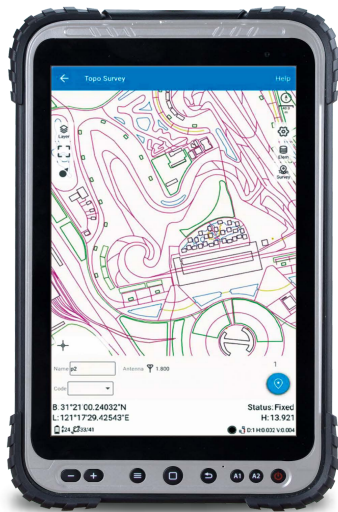

P8 Tablet

Features

▶ **8" Sunlight Readable Screen**

▶ **Integrated 4G LTE, Wi-Fi and Bluetooth[®] 4.2**

▶ **Android™ 10 with
GMS certified**

▶ **IP67 Dustproof and
Waterproof**

P8 Tablet

Parameters	Detail
LCD	8" HD 1280*800 500Nits (Sunlight readable)
Touch Panel	Capacitive screen, support glove/wet hand
Size	237*144*14mm
Weight	560g
Drop Test	Survive from a 1.2m drop
Water proof	IP67
Work Temperature	-30 C ~ 60 C
Storage Temperature	-30 C ~ 70 C
CPU	Qualcomm 8953 2.2GHz Android
OS	10
ROM	64GB
RAM	4GB
Rear Camera	16M
Front Camera	8M
Bluetooth	BT 4.2
WIFI	802.11 a/b/g/n/c, 2.4GHz/5GHz
SIM Card	Dual sim & Dual standby
Network	GSM:850/900/1800/1900 CDMA: BC0 EVDO: BC0 WCDMA: B1/B2/B5/B8 TDDLTE:Band38/Band39/Band40/Band41 FDDLTE:Band1/Band2/Band3/Band4/ Band5 /Band7/Band8/Band17/Band20/ Band28

Parameters	Detail
TF Card	Y
USB	Type C
OTG	Y
NFC	Y
Microphone	Y
Speaker	1.5W, waterproof
G Sensor	Y
Gyroscope	Y
Light Sensor	Y
Compass	Y
Flash Light	Y
2D scanner	Optional
Keypad	Power, Volume, F1, F2
External GNSS Antenna	Y
External Interface	USB, UART, GPIO
Satellites	BeiDou/GPS/GLONASS/GALILEO
High Precision GNSS	Optional
Battery	9000mAh
Input Voltage	5V, 2A